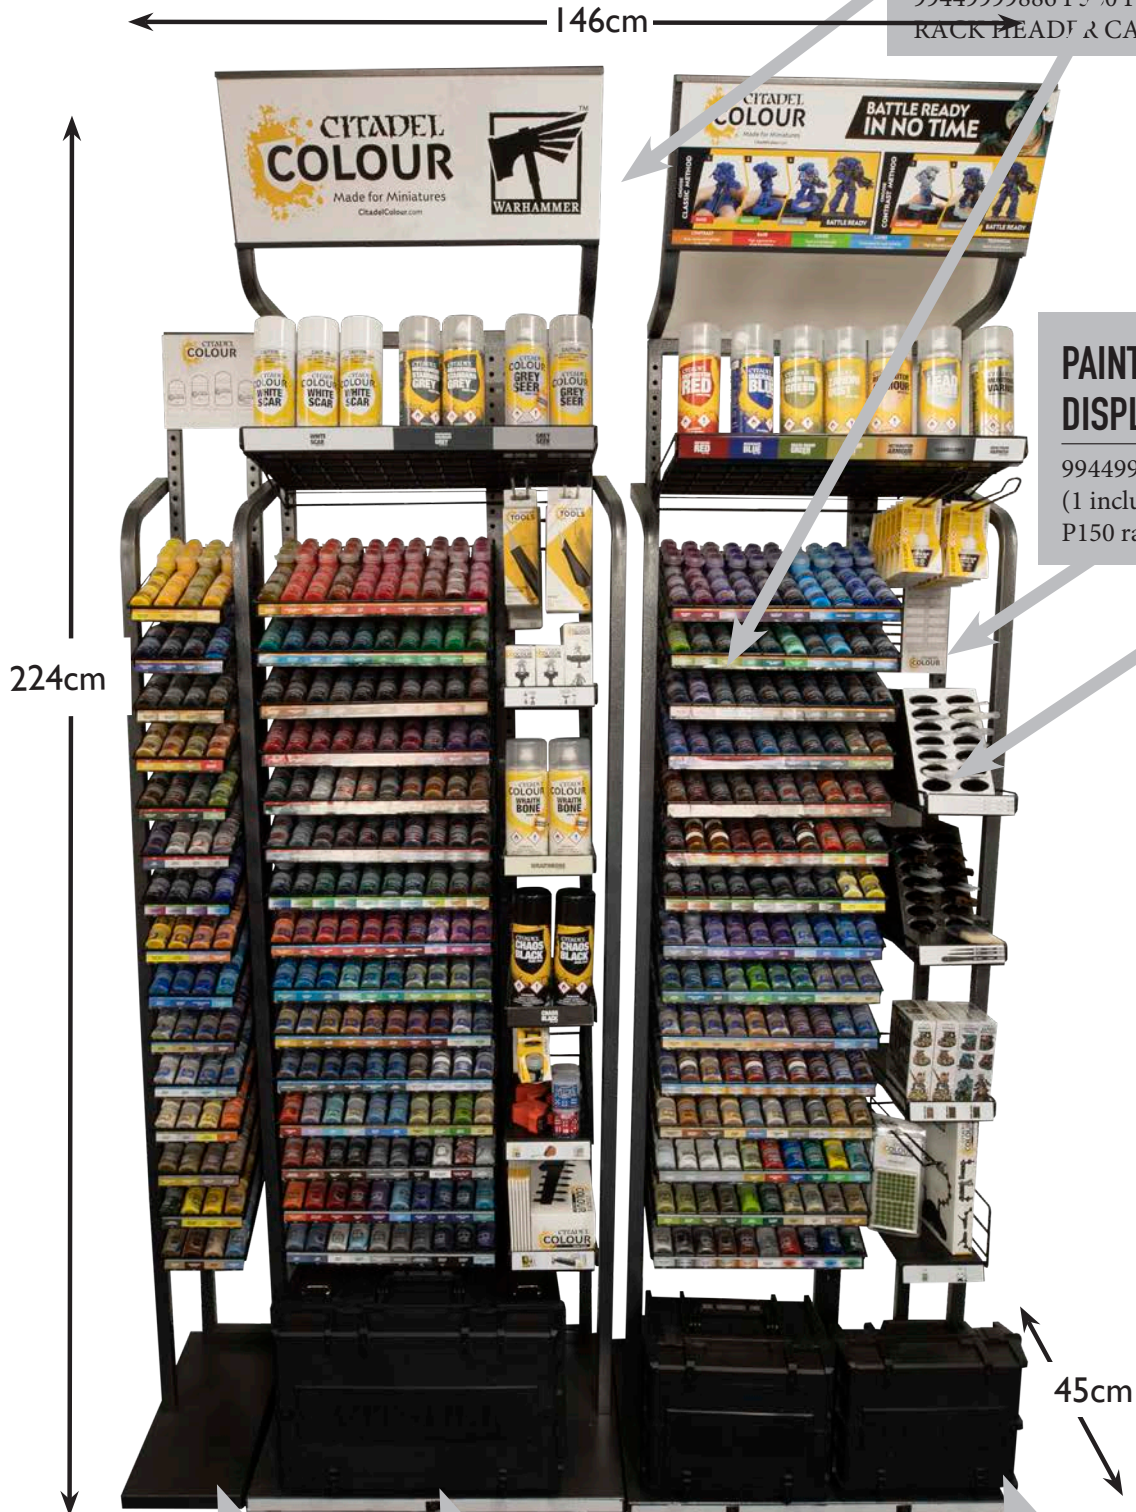

99449999373 P360 POS Pack
ENG/ROW

51449999373 P1360 POS Pack
ASIA

99449999886 P360 PAINT
RACK HEADER CARD

PAINTBRUSH DISPLAY UNIT

99449999600

(1 included in each of the
P150 rack sets below)

2 x P150 RACK PLUS PAINT RACK EXTENSION